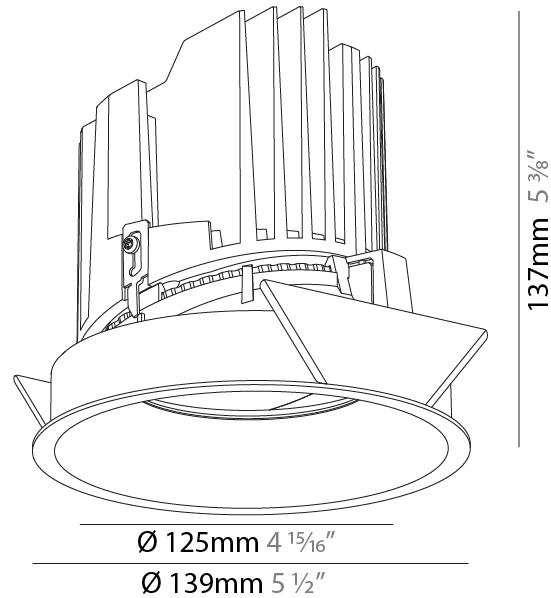

PHYSICAL

Shape: Round
Diameter (mm): 139
Diameter (in): 5 1/2
Height (mm): 137
Height (in): 5 3/8
Ceiling Thickness (mm): 10 / 12.5 / 15
Ceiling Thickness (in): 3/8 or 1/2 or 9/16
Min. Recessing Depth (mm): 150
Min. Recessing Depth (in): 5 7/8
Light Distribution: Adjustable / Downlight
Weight (kg): 0.856
Weight (lbs): 1.89
Fixture Finish: SSR / BKV / CWI / CRY / HAB / UFT / ITA / RUA / FTG / MYG / LOD / PUS / FRO / FUP / KIA / POP / BLS / SPG / MEY / GOH / GUM / CHC / COM / ABZ / JAG / OBR / MOS / ROR
Fixture Material: Aluminum Die Cast
Cut-out Measurements: 130mm / 5 1/8"

ELECTRICAL

Lamp Type: LED (Zhaga Standard)
Input Wattage (W): 28.6
Total Output Wattage (W): 26
Dimming: Tri-Mode (Non-Dimming and Phase Dimming (120Vac only) and 0-10V Dimming)
Driver Included: No
Driver Location: Recessed Housing
Driver Type: Constant Current - Universal
Driver Class: Class 2
Housing: See components
Input Voltage (V): 120 - 277
Constant Current (MA): 700

LED

Number of LEDs: 1
Color Temperature (°K): 2700 / 3000 / 3500 / 4000
Max. Delivered Lumen (lm): 1890 / 1930 / 2028 / 2070
Nominal Lumen (lm): 3210 / 3290 / 3459 / 3530
CRI: >90 CRI
Efficiency (%): 0.631
Lamp Life (hrs): 50000

OPTICAL

Reflector: 20 / 25 / 40
Adjustability: Rotational 355°; Tilt 10°

RATINGS AND CERTIFICATIONS

Certified By: Certified for North American Standards
IP rating: IP54