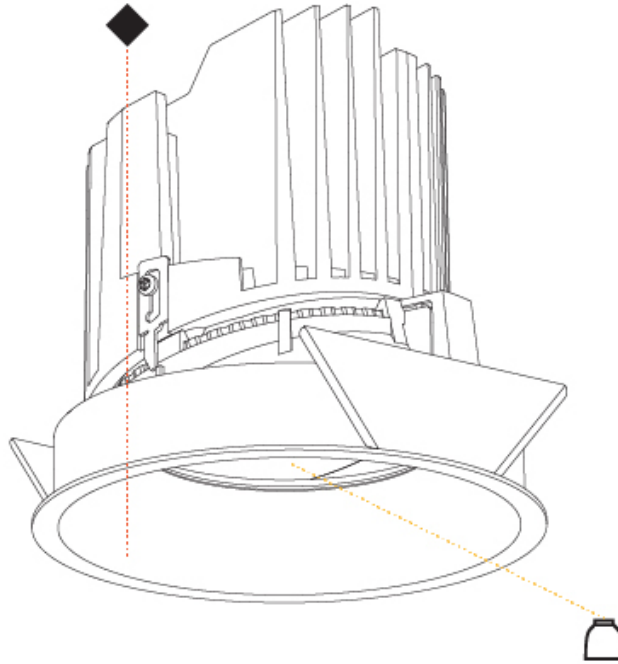

BIONIQ ROUND SEMI ADJUSTABLE RECESSED

A35296-

PROJECT

TYPE

SPECIFIER

QUANTITY

DATE

A