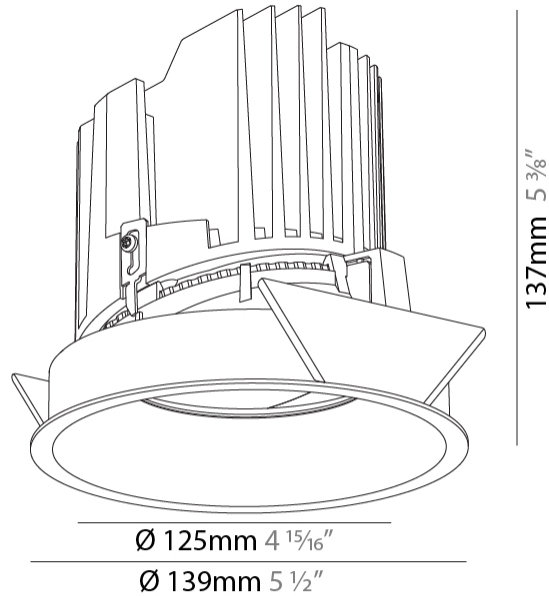

GENERAL

Series: Bioniq
 Subseries: Bioniq Round Semi Adjustable
 Brand: Prolight
 Division: Architectural
 Mounting Type: Recessed
 Mounting Location: Ceiling
 Subcategory: Downlight

PHYSICAL

Shape: Round
 Diameter (mm): 139
 Diameter (in): 5 1/2
 Height (mm): 137
 Height (in): 5 3/8
 Ceiling Thickness (mm): 10 / 12.5 / 15
 Ceiling Thickness (in): 3/8 or 1/2 or 9/16
 Min. Recessing Depth (mm): 150
 Min. Recessing Depth (in): 5 7/8
 Light Distribution: Adjustable / Downlight
 Weight (kg): 0.856
 Weight (lbs): 1.89
 Fixture Finish: SSR / BKV / CWI / CRY / HAB / UFT / ITA / RUA / FTG / MYG / LOD / PUS / FRO / FUP / KIA / POP / BLS / SPG / MEY / GOH / GUM / CHC / COM / ABZ / JAG / OBR / MOS / ROR
 Fixture Material: Aluminum Die Cast
 Cut-out Measurements: 130mm / 5 1/8"

LED

Number of LEDs: 1
 Color Temperature (°K): 2700 / 3000 / 3500 / 4000
 Max. Delivered Lumen (lm): 2030 / 2080 / 2185 / 2230
 Nominal Lumen (lm): 3210 / 3290 / 3459 / 3530
 CRI: >90 CRI
 Efficiency (%): 0.631
 Lamp Life (hrs): 50000

OPTICAL

Reflector: 20 / 40 / 60
 Adjustability: Rotational 355°; Tilt 10°

RATINGS AND CERTIFICATIONS

Certified By: Certified for North American Standards
 IP rating: IP20

BIONIQ ROUND SEMI ADJUSTABLE RECESSED